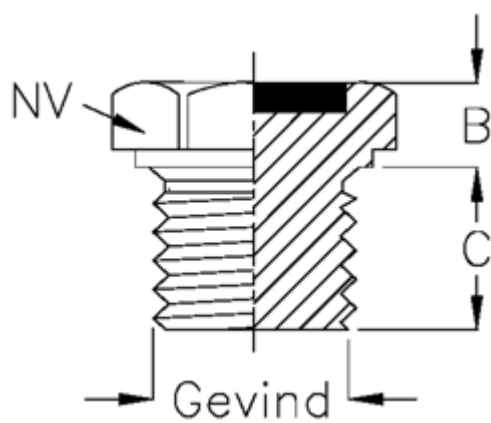

Article number: 21320463D

Description: Drain filling plug
Type 32A M20x1,5 ET.D (level black)

Measures

B = 7
C = 10
NV = 24
Thread = M20x1,5